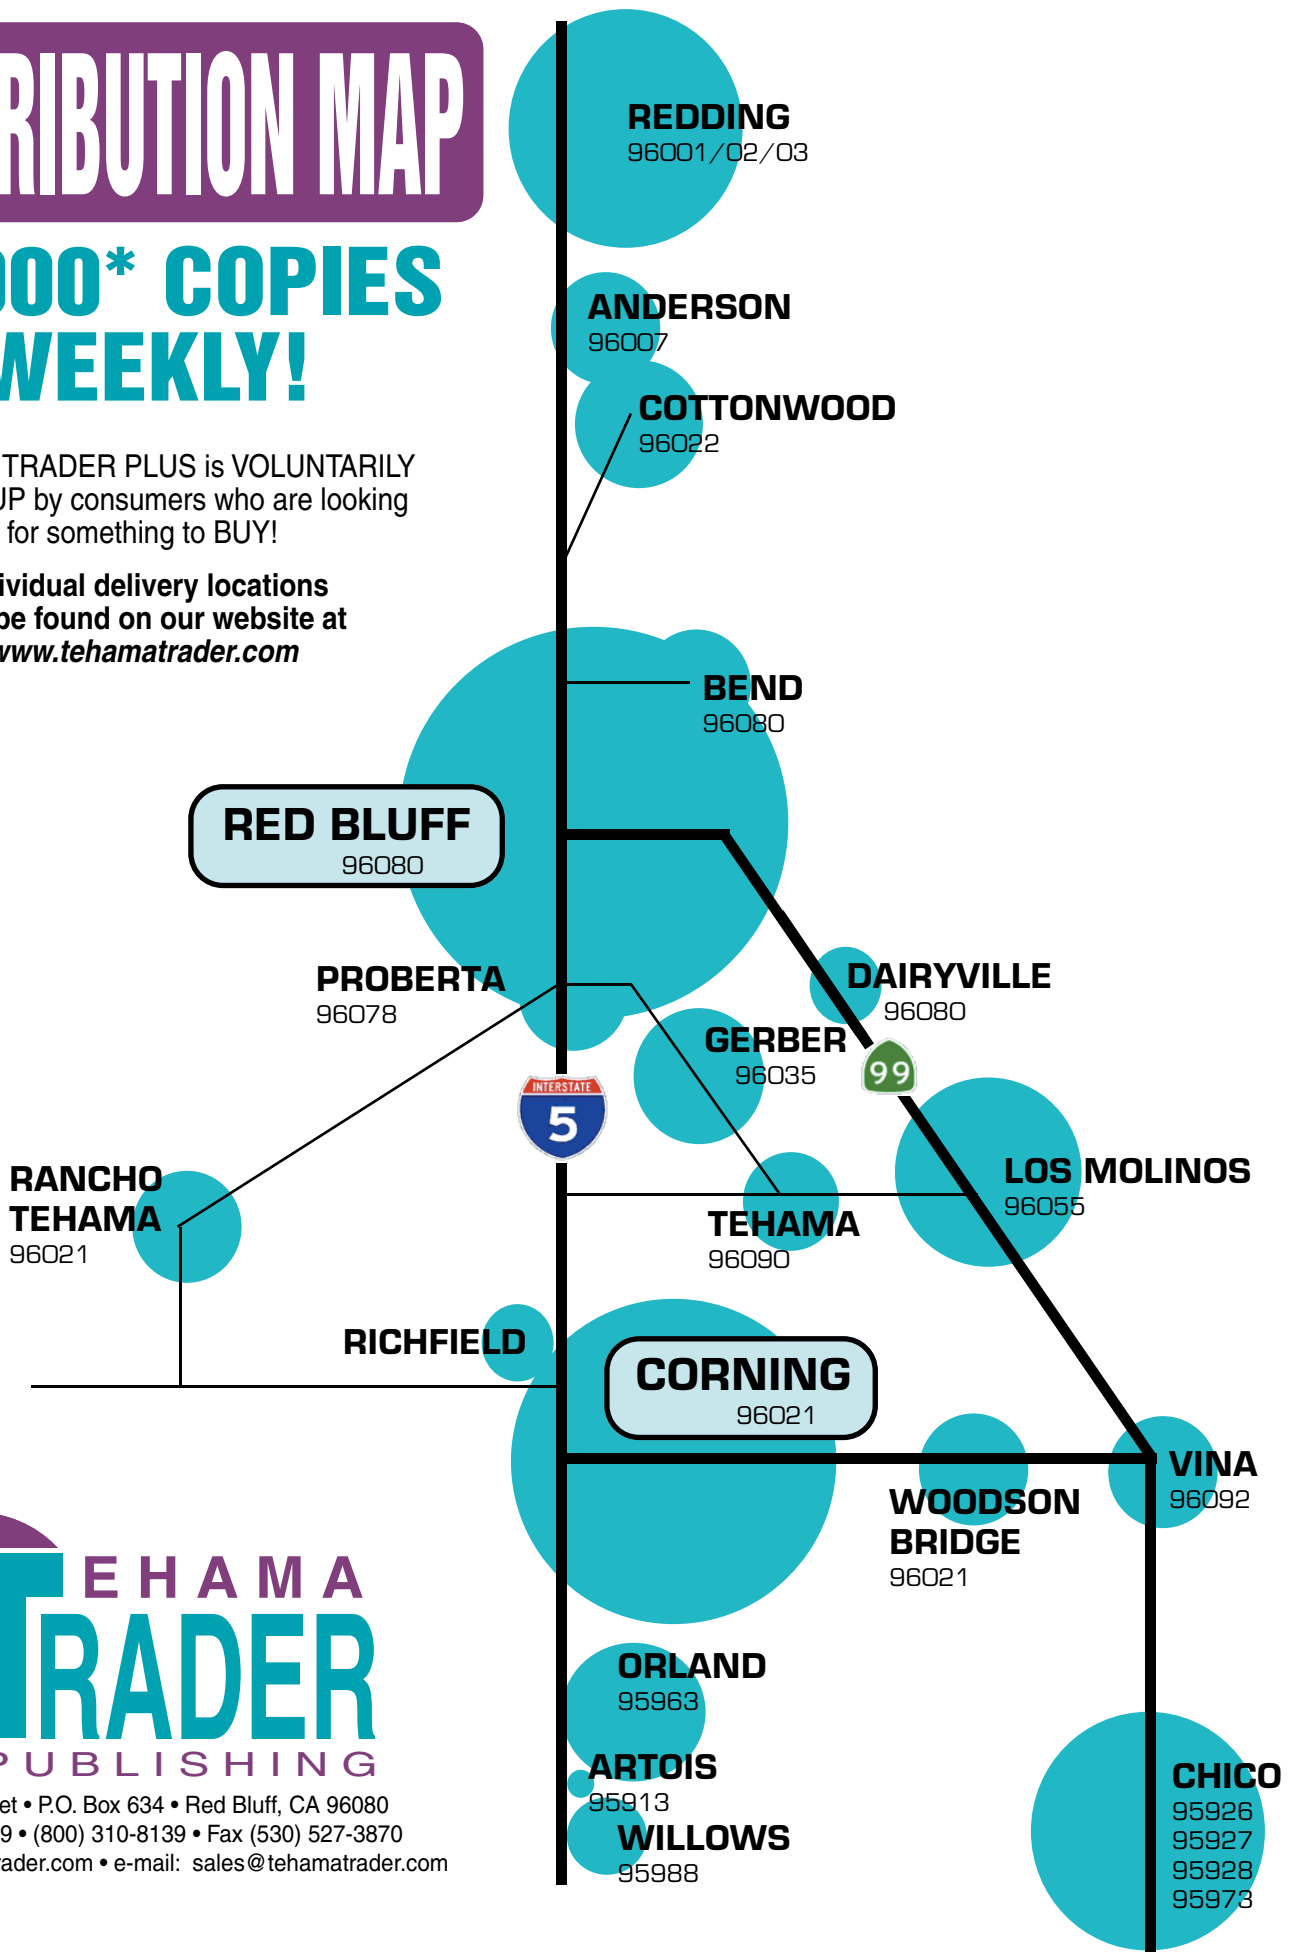

DISTRIBUTION MAP

10,000* COPIES WEEKLY!

*TEHAMA TRADER PLUS is VOLUNTARILY PICKED UP by consumers who are looking for something to BUY!

Individual delivery locations can be found on our website at www.tehamatrader.com